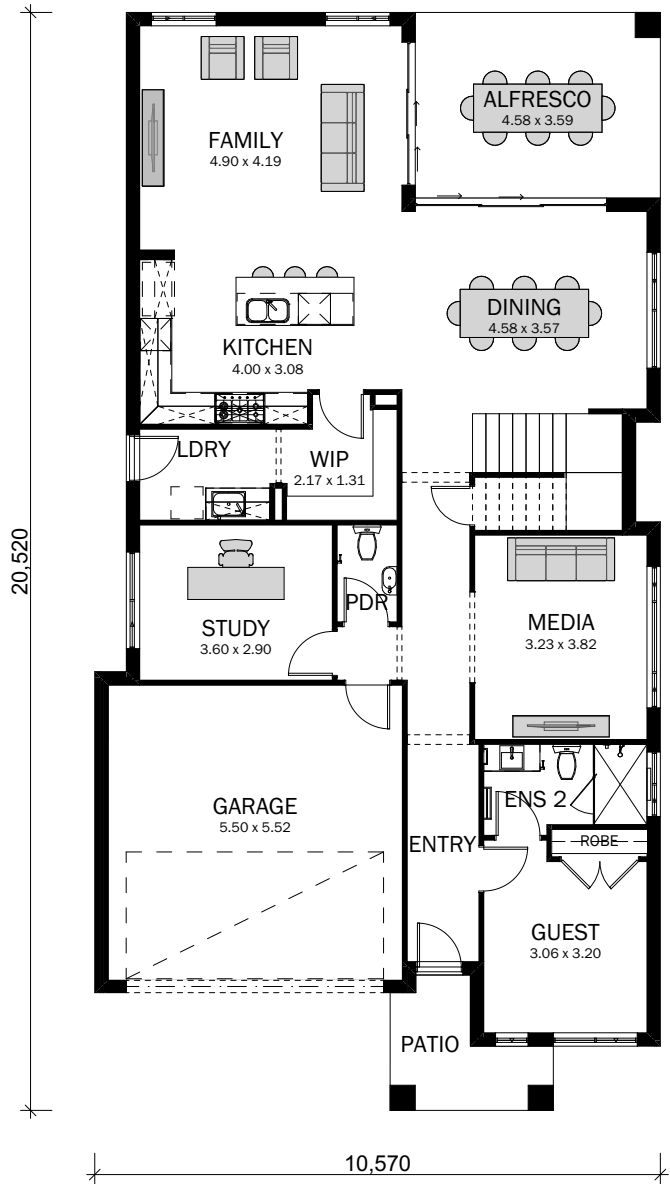

THE BOWERY

FACADES & BASE FLOOR PLANS

THE Bowery

FACADE

Modern

ON DISPLAY

FACADE

Mid Century

FACADE

Urban

FACADE

Classic

Bowery 34

Bowery 34

NARROW

Bowery 37

ON DISPLAY

Bowery 40

Bowerly 42

THE BAYVIEW

FACADES & BASE FLOOR PLANS

Homeworld Leppington
4 – 8 Cato Circuit,
LEPPINGTON, NSW 2179

Opening Times:
Monday – Sunday
10am – 5pm

Phone: 1300 757 810
02 4648 2233

THE Bowery