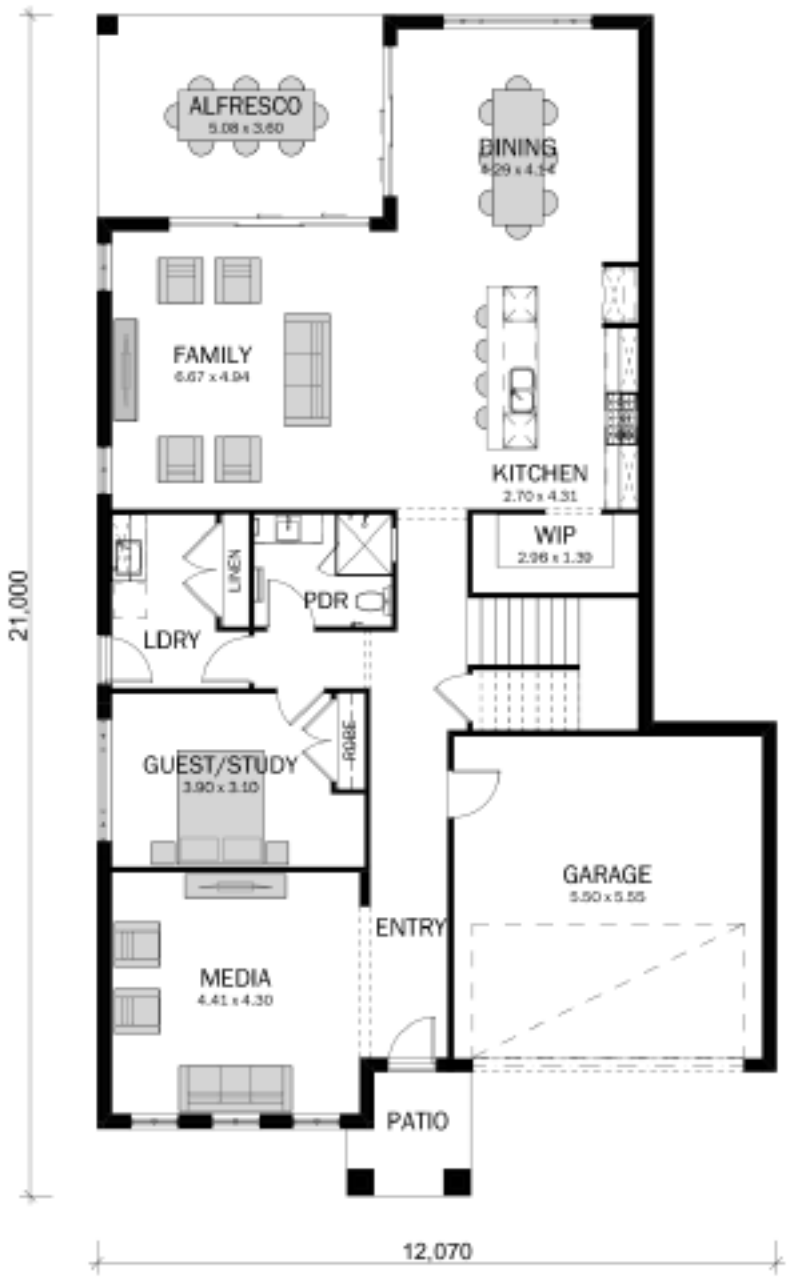

THE BOWERY

FACADES & BASE FLOOR PLANS

THE Bowery

FACADE

Modern

ON DISPLAY

FACADE

Mid Century

FACADE

Urban

FACADE

Classic

Bowery 34

Bowery 34

NARROW

Bowery 37

ON DISPLAY

Bowery 40

Bowerly 42

THE BAYVIEW

FACADES & BASE FLOOR PLANS

Homeworld Leppington
4 – 8 Cato Circuit,
LEPPINGTON, NSW 2179

Opening Times:
Monday – Sunday
10am – 5pm

Phone: 1300 757 810
02 4648 2233

THE Bowery