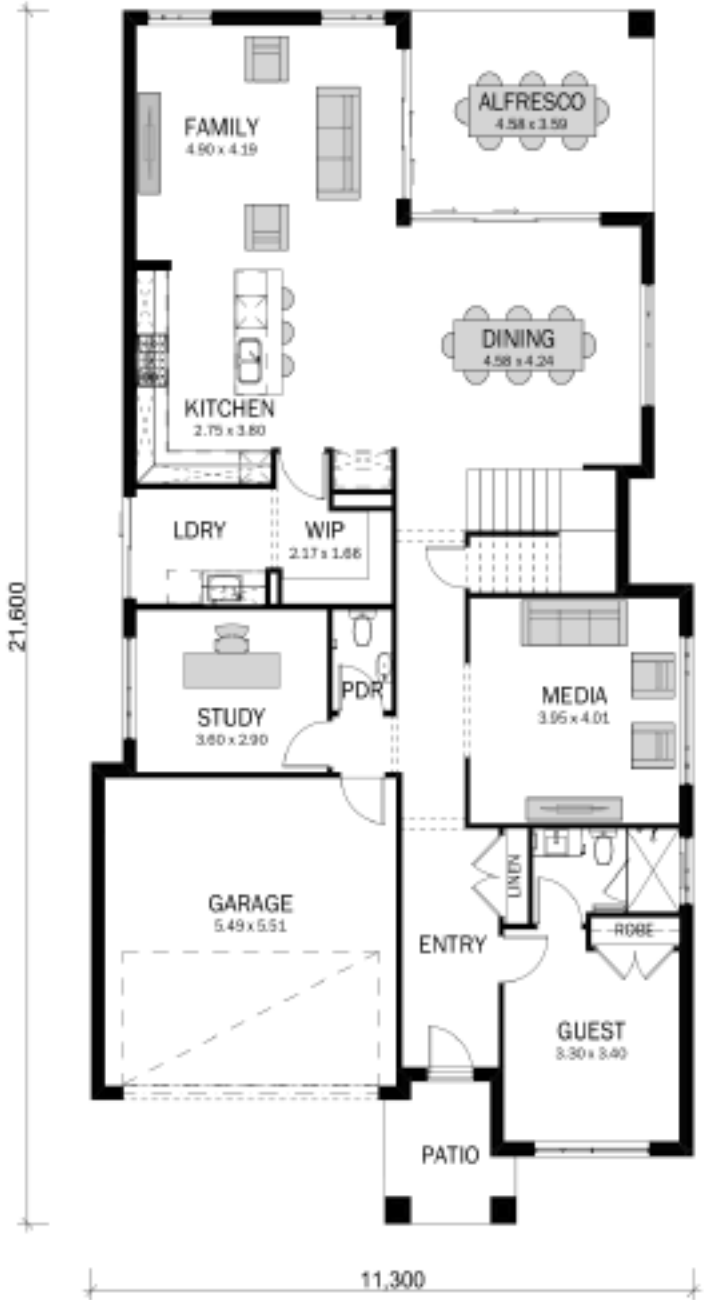

THE BOWERY

FACADES & BASE FLOOR PLANS

THE Bowery

FACADE

Modern

ON DISPLAY

FACADE

Mid Century

FACADE

Urban

FACADE

Classic

Bowery 34

Bowery 34

NARROW

Bowery 37

ON DISPLAY

Bowery 40

Bowerly 42

THE BAYVIEW

FACADES & BASE FLOOR PLANS

Homeworld Leppington
4 – 8 Cato Circuit,
LEPPINGTON, NSW 2179

Opening Times:
Monday – Sunday
10am – 5pm

Phone: 1300 757 810
02 4648 2233

THE Bowery