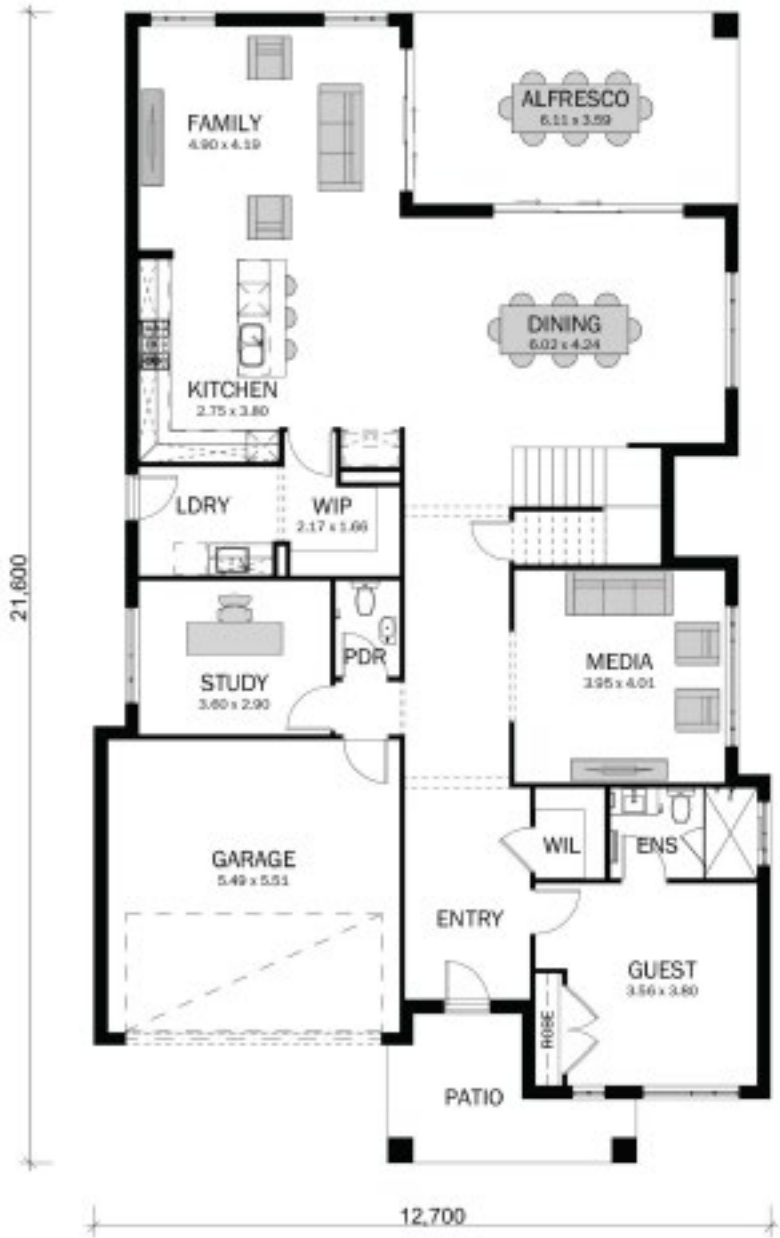

THE BOWERY

FACADES & BASE FLOOR PLANS

THE Bowery

FACADE

Modern

ON DISPLAY

FACADE

Mid Century

FACADE

Urban

FACADE

Classic

Bowery 34

Bowery 34

NARROW

Bowery 37

ON DISPLAY

Bowery 40

Bowerly 42

THE BAYVIEW

FACADES & BASE FLOOR PLANS

Homeworld Leppington
4 – 8 Cato Circuit,
LEPPINGTON, NSW 2179

Opening Times:
Monday – Sunday
10am – 5pm

Phone: 1300 757 810
02 4648 2233

THE Bowery