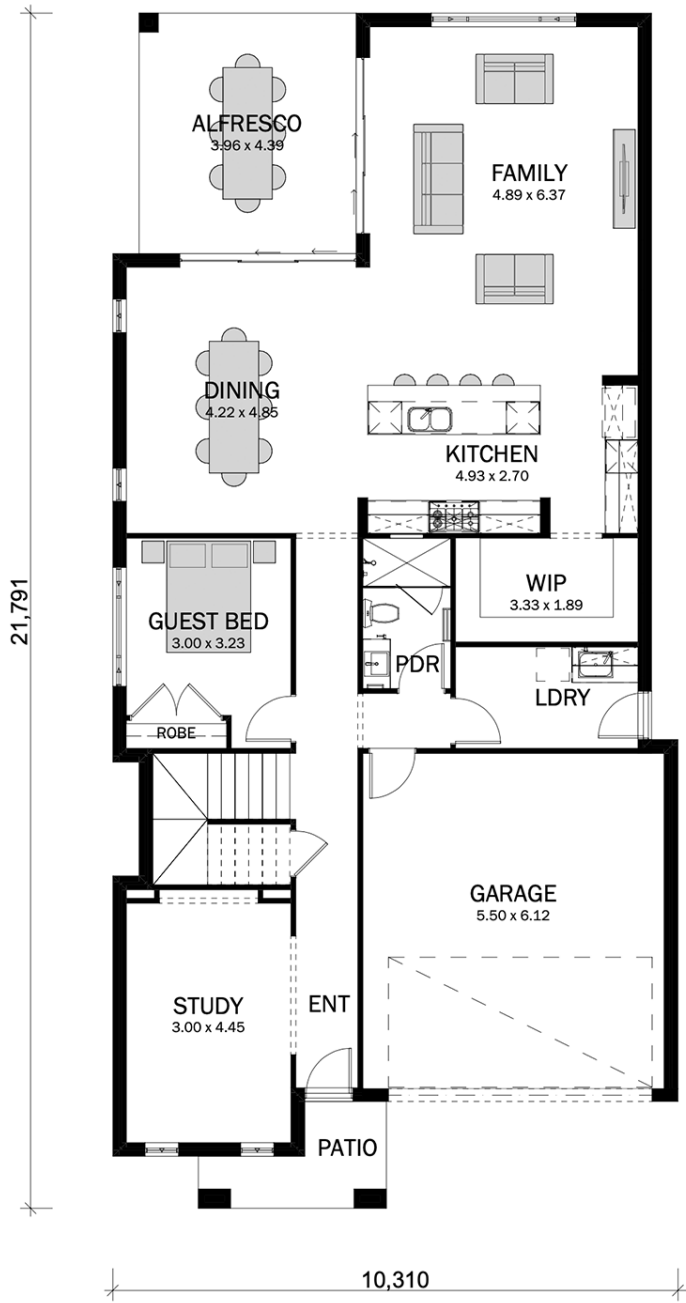

THE KILLARA

*Mid Century Modern*

THE  
**Killara**

**FINALIST 2022**  
HIA NSW Region  
New Kitchen  
\$25,001 – \$60,000

**FINALIST 2022**  
HIA NSW Region  
New Bathroom  
Up to \$25,000

**TIMELESS**

HOMES • ANSA HOMES • ANSA

THE **Killara**

32 Villara

Keilora 36

narrow  
**Killarua 36**  
 ANSA HOMES

# Verlora 42

THE  
**Kiilara**