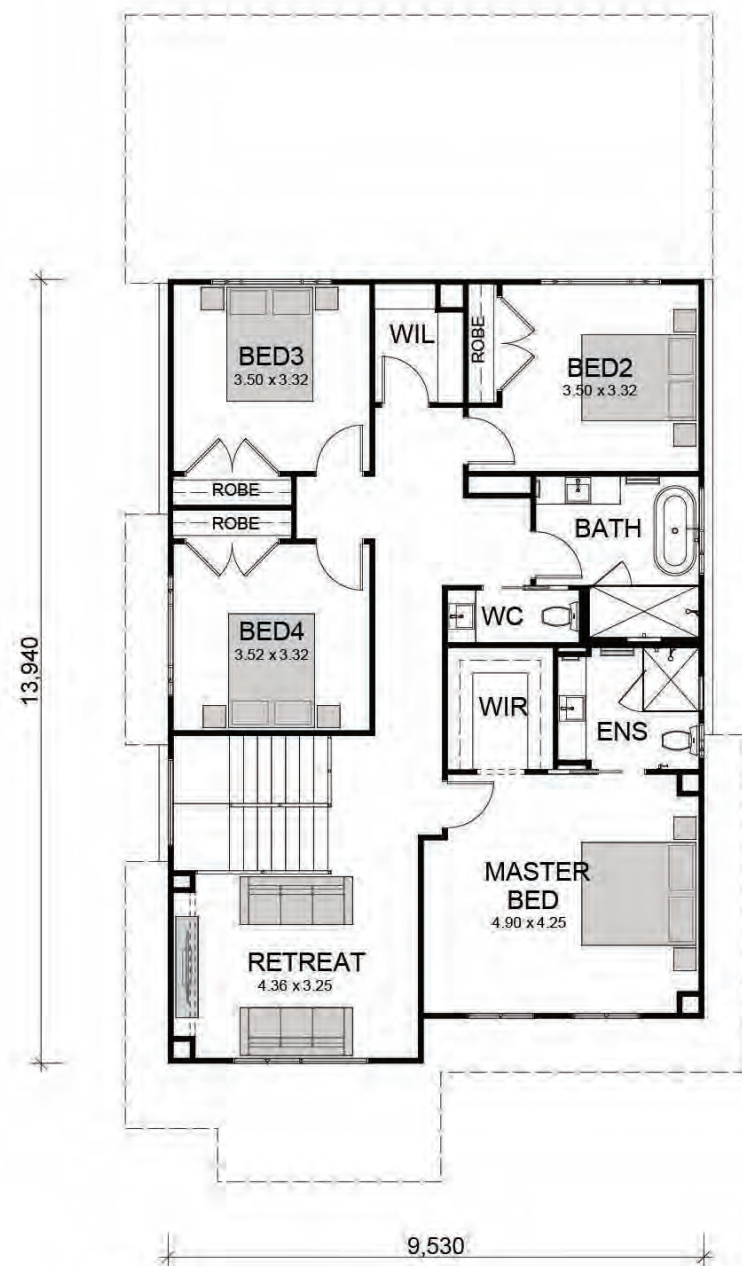

THE KILLARA

*Mid Century Modern*

THE  
**Killara**

**FINALIST 2022**  
HIA NSW Region  
New Kitchen  
\$25,001 – \$60,000

**FINALIST 2022**  
HIA NSW Region  
New Bathroom  
Up to \$25,000

**TIMELESS**

HOMES • ANSA HOMES • ANSA

THE **Killara**

32 Villara

Keilora 36

narrow  
**Killarua 36**  
 ANSA HOMES