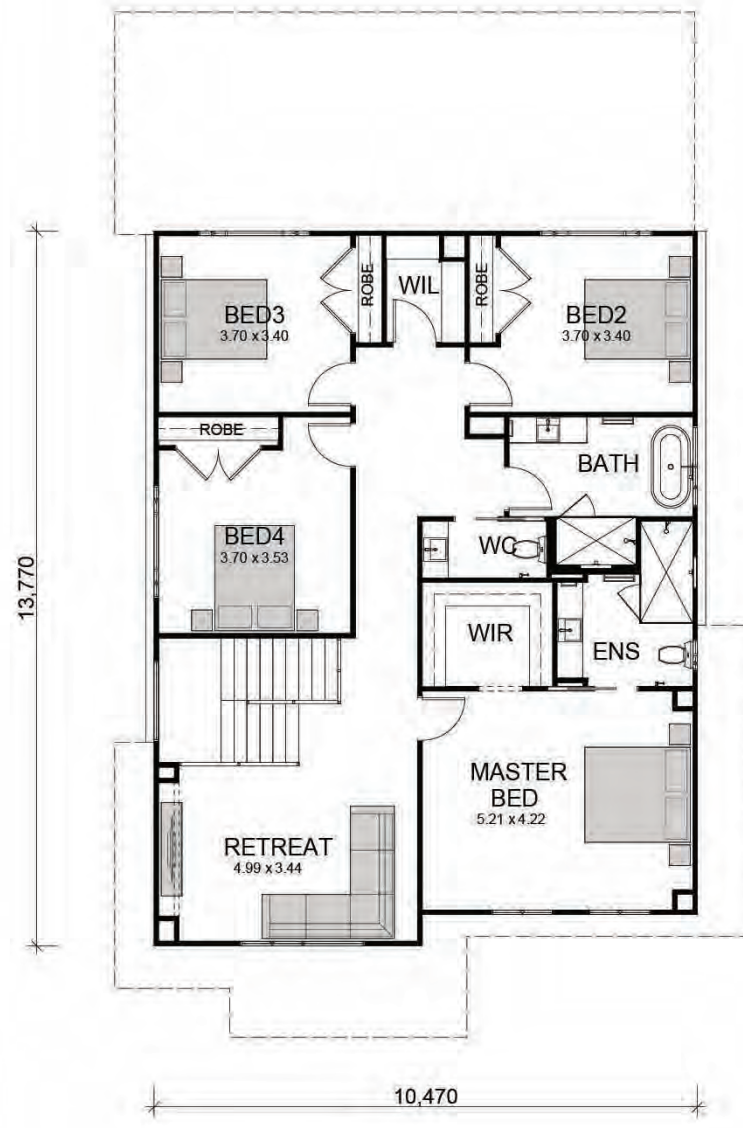

THE KILLARA

*Mid Century Modern*

THE  
**Killara**

**FINALIST 2022**  
HIA NSW Region  
New Kitchen  
\$25,001 – \$60,000

**FINALIST 2022**  
HIA NSW Region  
New Bathroom  
Up to \$25,000

**TIMELESS**

HOMES • ANSA HOMES • ANSA

THE **Killara**

32 Villara

Keilora 36

narrow  
**Killarua 36**  
 ANSA HOMES