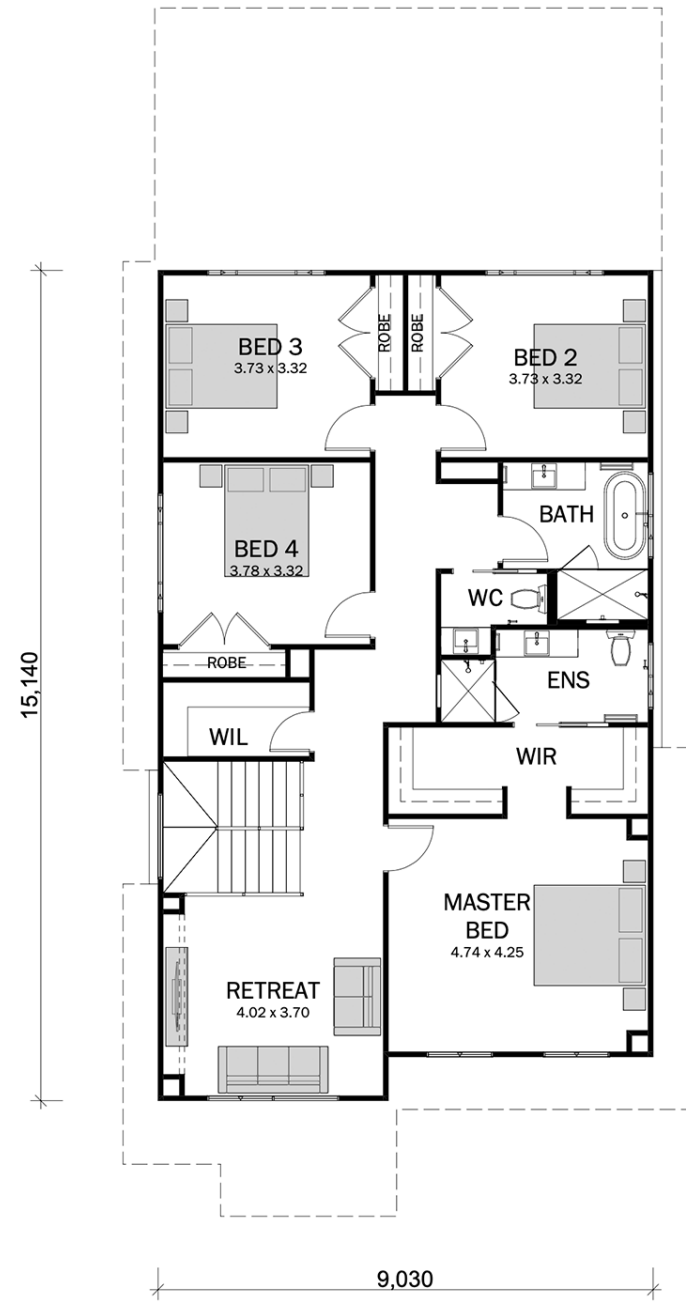

THE KILLARA

*Mid Century Modern*

THE  
**Killara**

**FINALIST 2022**  
HIA NSW Region  
New Kitchen  
\$25,001 – \$60,000

**FINALIST 2022**  
HIA NSW Region  
New Bathroom  
Up to \$25,000

**TIMELESS**

HOMES • ANSA HOMES • ANSA

THE **Killara**

32 Villara

Keilora 36

narrow  
**Killarua 36**  
 ANSA HOMES