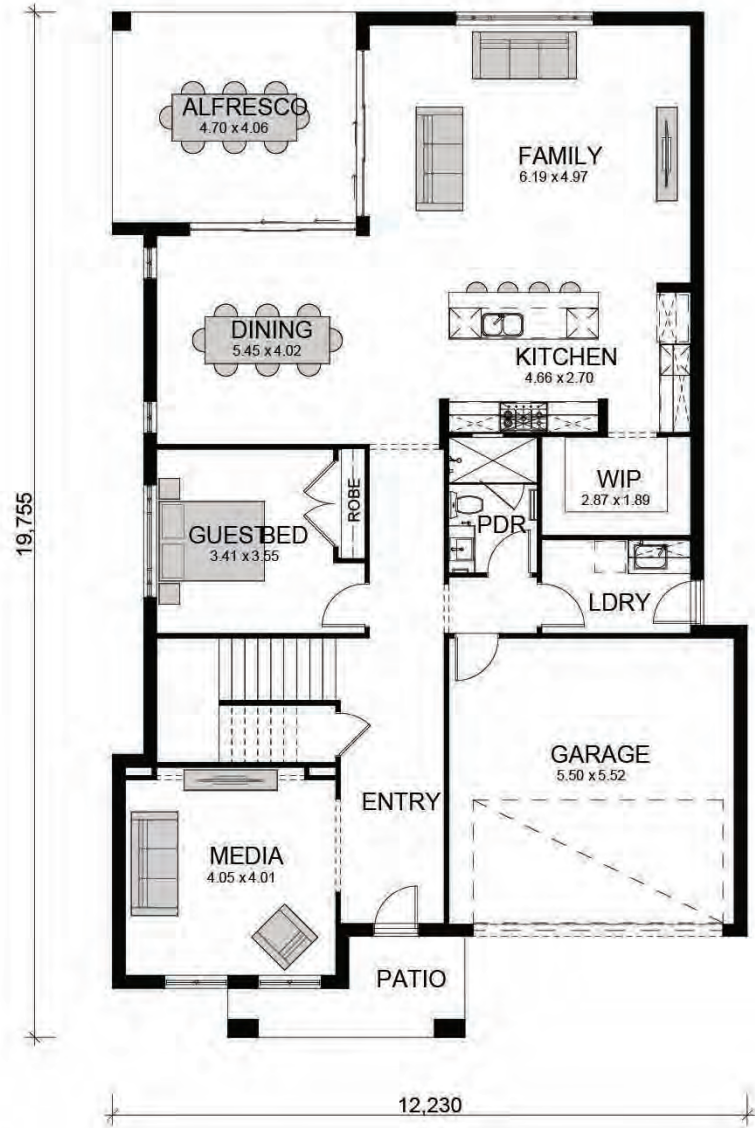

THE KILLARA

*Mid Century Modern*

THE  
**Killara**

**FINALIST 2022**  
HIA NSW Region  
New Kitchen  
\$25,001 – \$60,000

**FINALIST 2022**  
HIA NSW Region  
New Bathroom  
Up to \$25,000

**TIMELESS**

HOMES • ANSA HOMES • ANSA

THE **Killara**

32 Villara

Keilora 36

narrow  
**Killarua 36**  
 ANSA HOMES