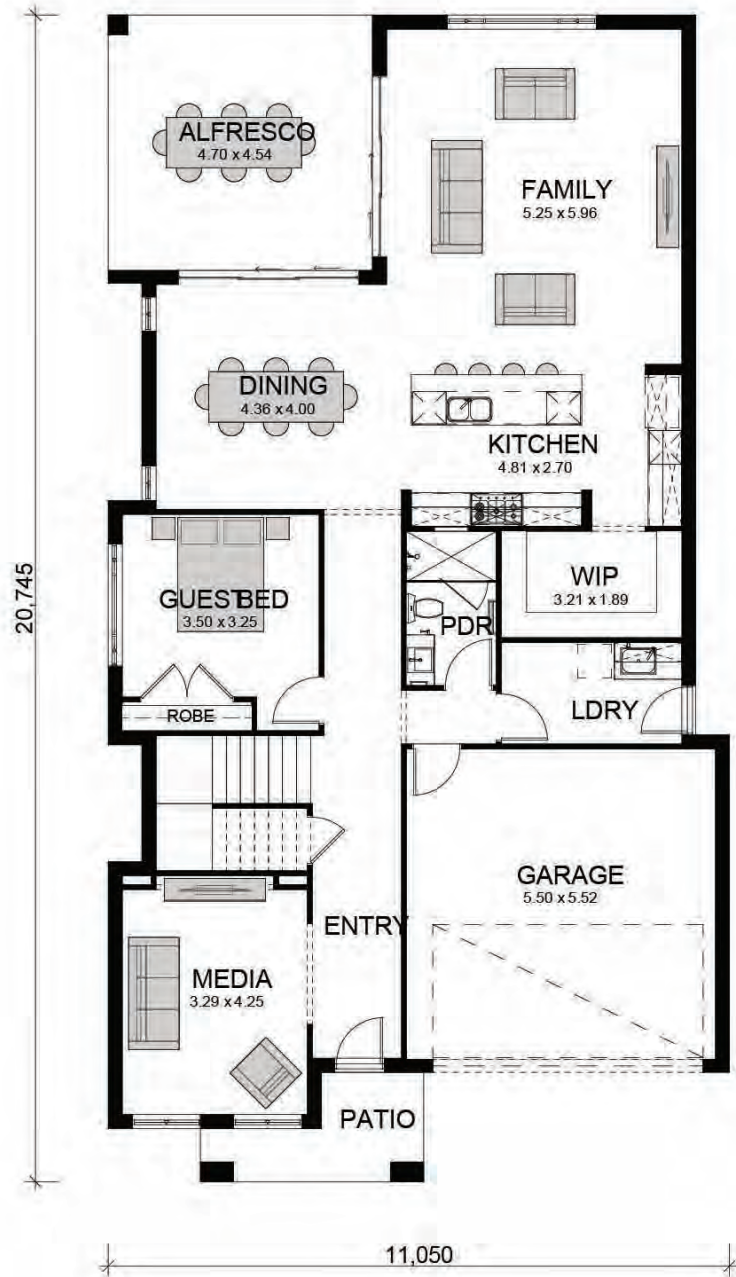

THE KILLARA

*Mid Century Modern*

THE  
**Killara**

**FINALIST 2022**  
HIA NSW Region  
New Kitchen  
\$25,001 – \$60,000

**FINALIST 2022**  
HIA NSW Region  
New Bathroom  
Up to \$25,000

**TIMELESS**

HOMES • ANSA HOMES • ANSA

THE **Killara**

32 Villara

Keilora 36

narrow  
**Killarua 36**  
 ANSA HOMES

# Verlora 42

THE  
**Kiilara**