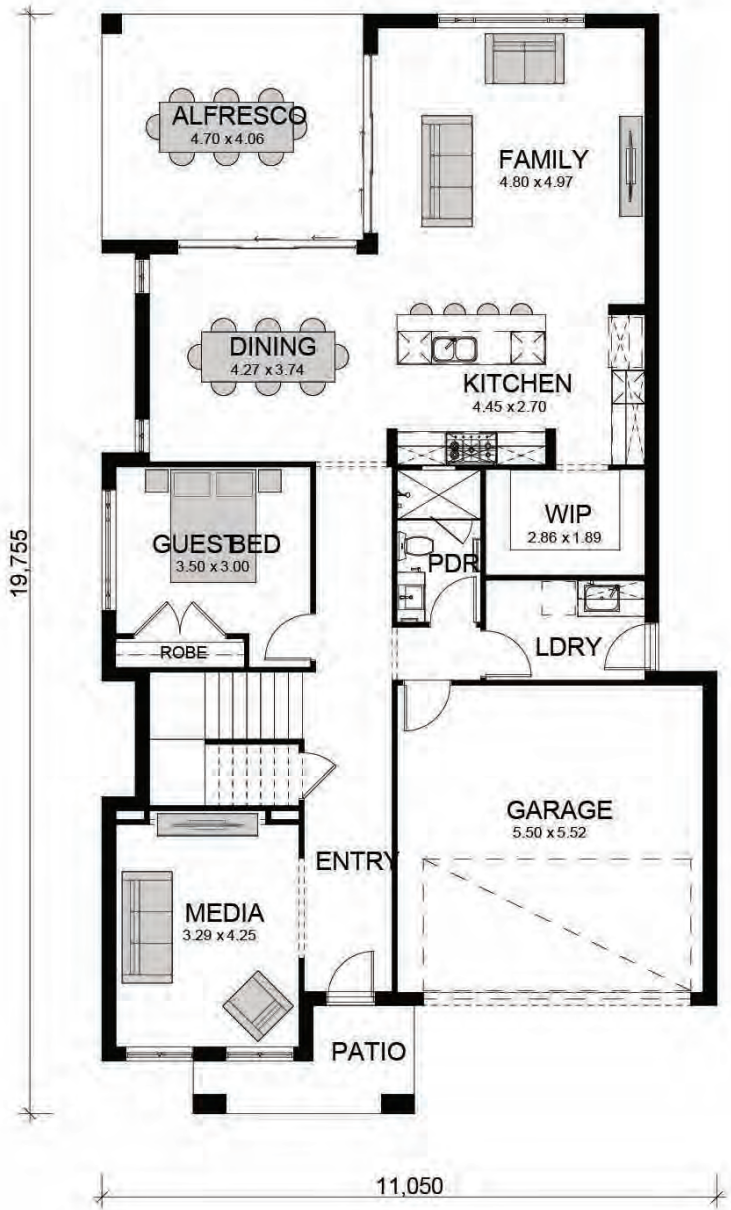

THE KILLARA

*Mid Century Modern*

THE  
**Killara**

**FINALIST 2022**  
HIA NSW Region  
New Kitchen  
\$25,001 – \$60,000

**FINALIST 2022**  
HIA NSW Region  
New Bathroom  
Up to \$25,000

**TIMELESS**

HOMES • ANSA HOMES • ANSA

THE **Killara**

32 Villara

Keilora 36

narrow  
**Killarua 36**  
 ANSA HOMES

# Verlora 42

THE  
**Kiilara**