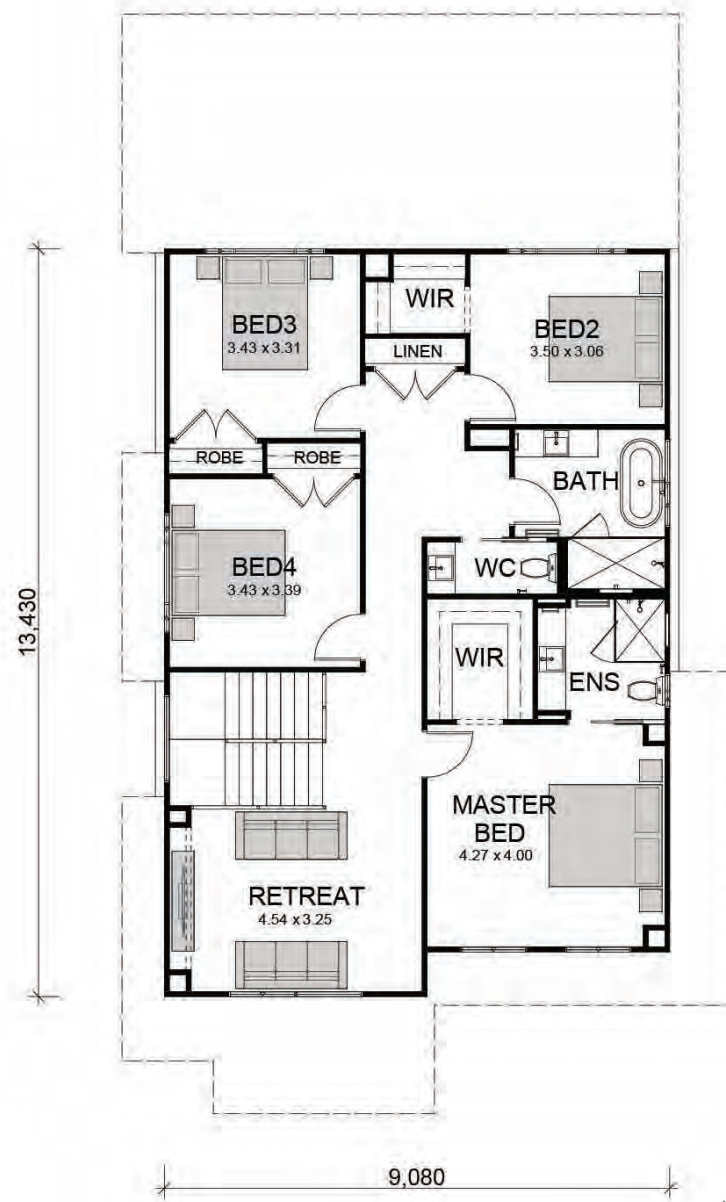

THE KILLARA

*Mid Century Modern*

THE  
**Killara**

**FINALIST 2022**  
HIA NSW Region  
New Kitchen  
\$25,001 – \$60,000

**FINALIST 2022**  
HIA NSW Region  
New Bathroom  
Up to \$25,000

**TIMELESS**

HOMES • ANSA HOMES • ANSA

THE **Killara**

32 Villara

Keilora 36

narrow  
**Killarua 36**  
 ANSA HOMES